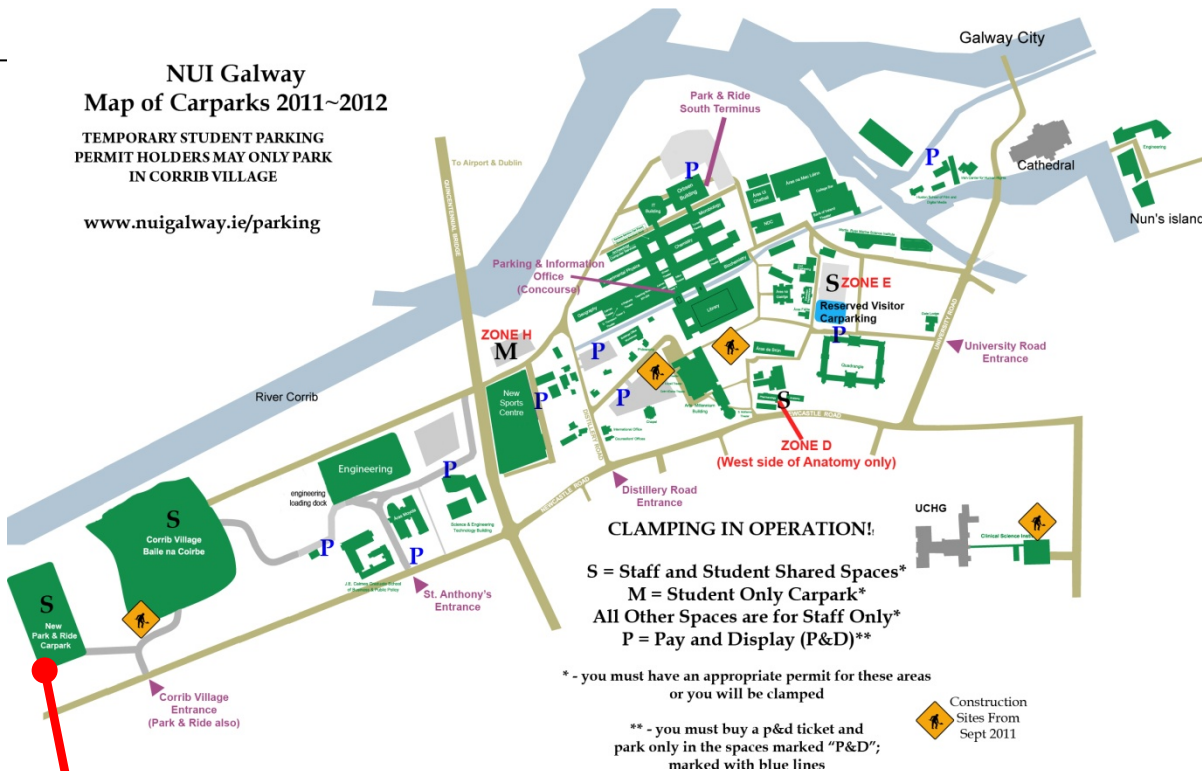

NUI Galway
Map of Carparks 2011~2012

TEMPORARY STUDENT PARKING
PERMIT HOLDERS MAY ONLY PARK
IN CORRIB VILLAGE

www.nuigalway.ie/parking